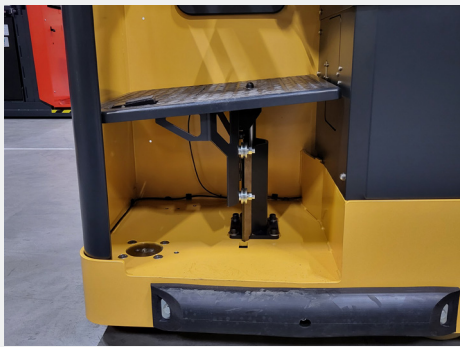

Sit-on Stacker

ABEKO SW 1350/1600 - an investment that pays off

The SW 1350/1600 is a heavy duty machine designed for maximum performance and driver safety. Built to deliver the best overall economy with extensive driving – long hours, day after day, year after year. Thanks to ABEKO’s long life you not only get an optimal overall economy, you also contribute to a reduced environmental impact and a reduction in the waste of resources.

Actil’s trucks are a product of Swedish engineering and are built in Sweden.

A workplace for healthier drivers

The working environment is designed to give the driver the best possible comfort and control. The chassi is available in 800 - 1000 mm width.

Big possibilities in a compact unit

The Premium Touch Display gives the operator superior control over both the load and the truck. Load and lift height indicator are now standard.

World class safety

Excellent view in combination with precise controls. At higher lifting heights, our electric side stabilizers are available as an option.