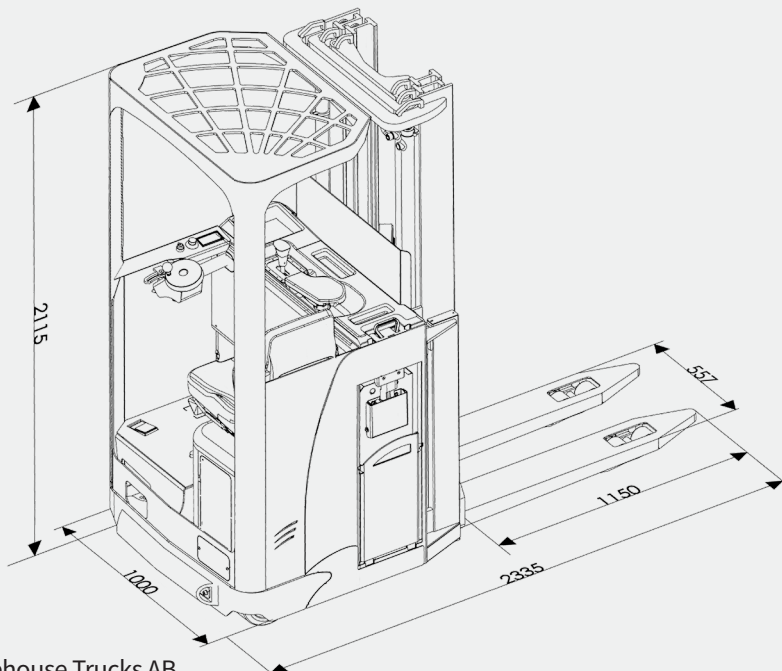

Actil’s trucks are a product of Swedish engineering and are built in Sweden.

A workplace for healthier drivers

The working environment is designed to give the driver the best possible comfort and control. The chassi is available in 800 - 1000 mm width.

Big possibilities in a compact unit

The Premium Touch Display gives the operator superior control over both the load and the truck. Load and lift height indicator are now standard.

World class safety

Excellent view in combination with precise controls. At higher lifting heights, our electric side stabilizers are available as an option.